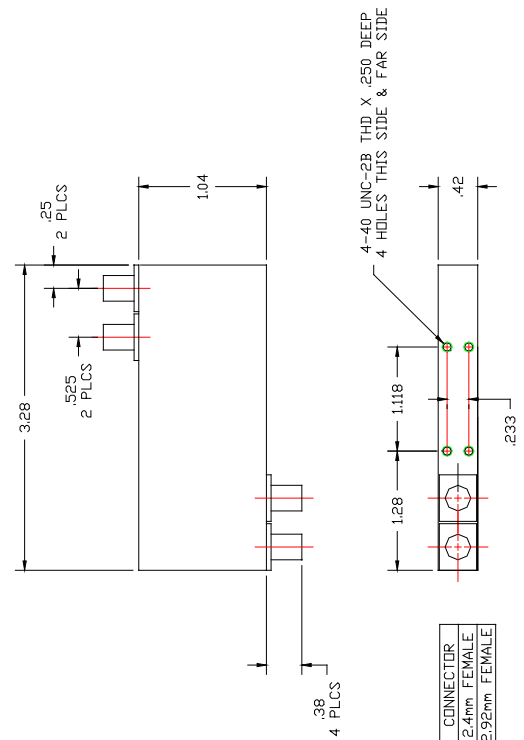

**MODELS 4030360/
4030360K
DOUBLE ARROW
3-36 GHZ 180° HYBRID COUPLER**

SPECIFICATIONS

FREQUENCY RANGE	3-36 GHz
COUPLING	3 dB
AMPLITUDE IMBALANCE	± 1.2 dB
PHASE IMBALANCE	± 18°
ISOLATION	> 18 dB
MAXIMUM VSWR	1.8
INSERTION LOSS	< 4.0 dB
POWER RATING	
Average	20 W
Peak	3 KW
STANDARD CONNECTORS	
4030360	2.4mm Female
4030360K	2.9mm Female
WEIGHT (ounces)	2.7
OPERATING TEMPERATURE	-54° to +85° C

DIMENSIONS IN INCHES

1288 Anvilwood Ave. • Sunnyvale, CA 94089 • (408) 734-5999 • FAX: (408) 734-3017
Toll Free 1 (877) 734-5999 • www.krytar.com