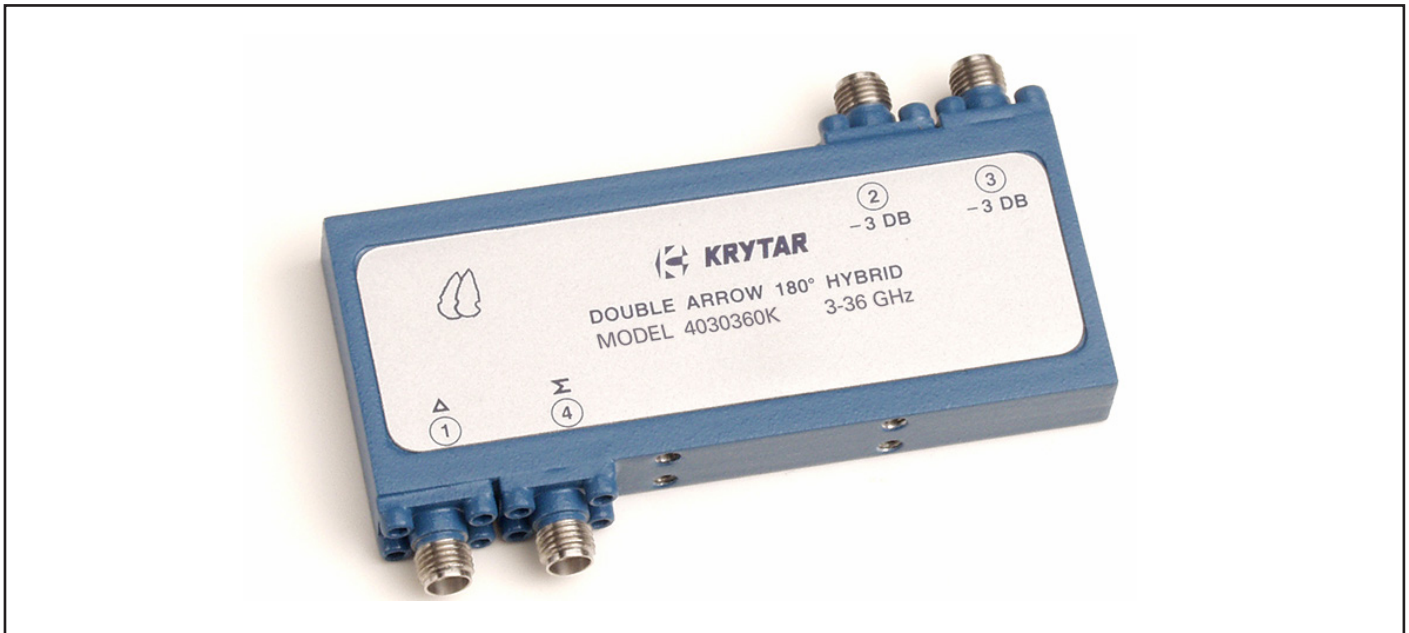

**MODELS 4030360/
4030360K
DOUBLE ARROW
3-36 GHZ 180° HYBRID COUPLER**

SPECIFICATIONS

FREQUENCY RANGE	3-36 GHz
COUPLING	3 dB
AMPLITUDE IMBALANCE	± 1.2 dB
PHASE IMBALANCE	± 18°
ISOLATION	> 18 dB
MAXIMUM VSWR	1.8
INSERTION LOSS	< 4.0 dB
POWER RATING	
Average	20 W
Peak	3 KW
STANDARD CONNECTORS	
4030360	2.4mm Female
4030360K	2.9mm Female
WEIGHT (ounces)	2.7
OPERATING TEMPERATURE	-54° to +85° C